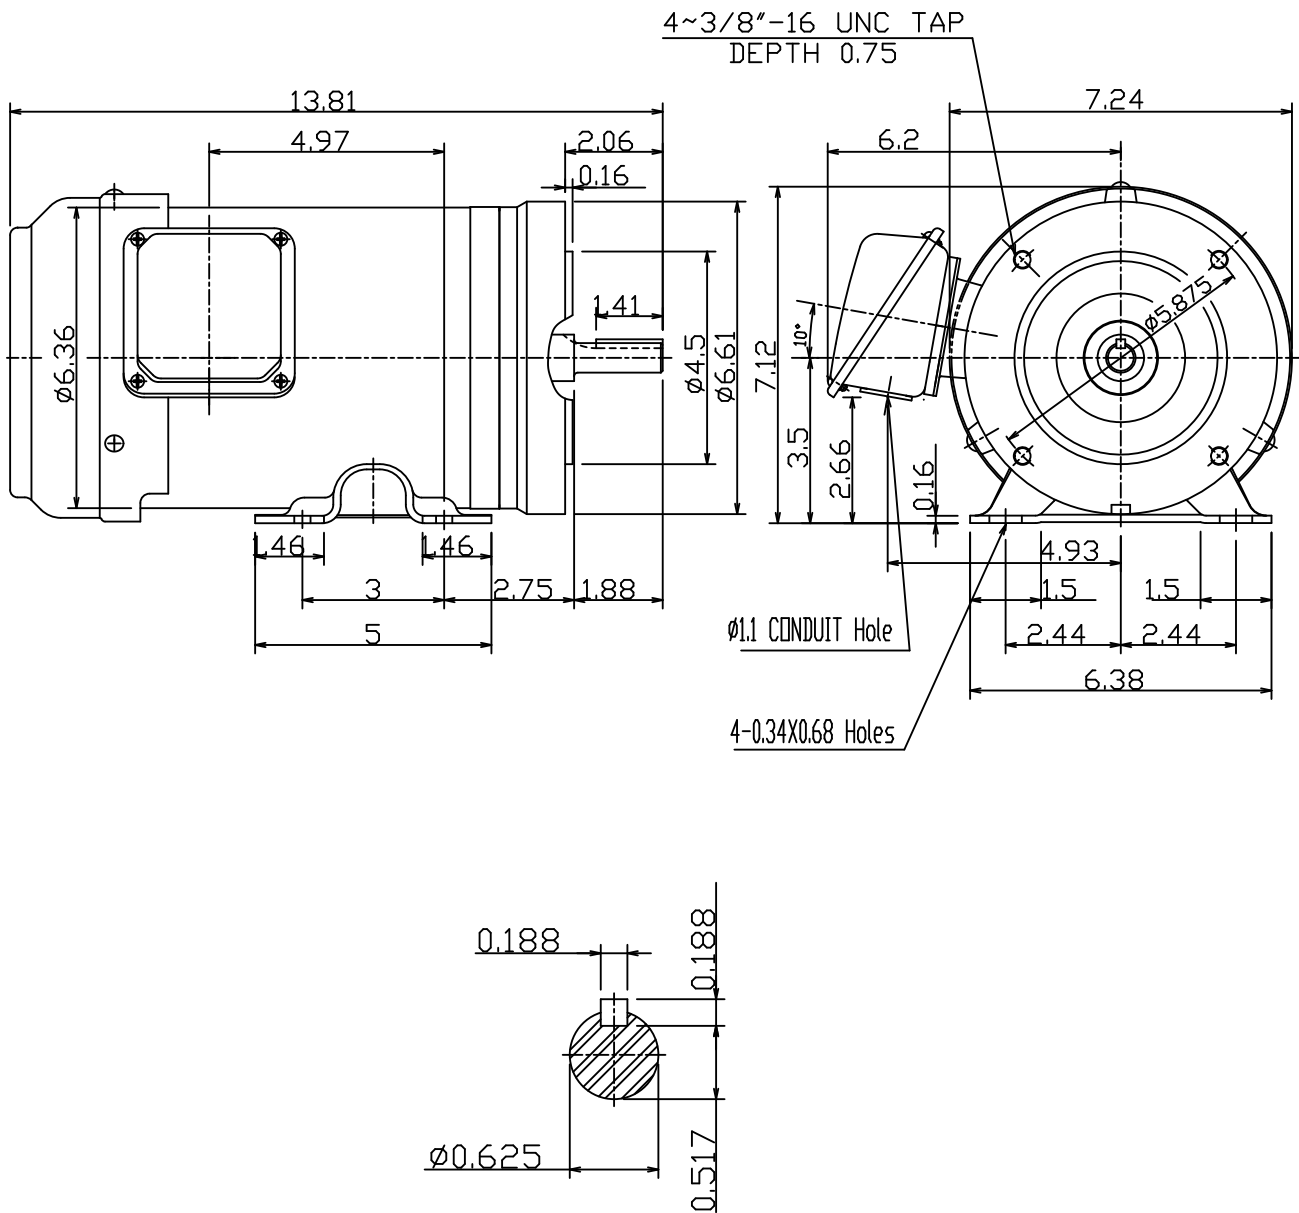

DATE  
FEBRUARY 16, 2013  
CATALOG #  
GH0/26C

OUTLINE DIMENSIONS  
3-PHASE INDUCTION MOTOR

MOTOR TYPE:  
AEGHCF  
FRAME NO. 56C

Pole	HP	kW	Hz	VOLT	r/min
6	.25	.19	60	230/460	1200

Ins	Rating	Dimension in	Approx Weight	Bearings
F	CONT.	inch.	30	DE: 6204ZZ NDE: 6203ZZ

DWN.	陳奕元	03-01-11
CHKD.	陳敬元	03-01-11
APPD.	蔡明 <sup>◊</sup>	03-01-11

DWG NO.  
31049Z107990